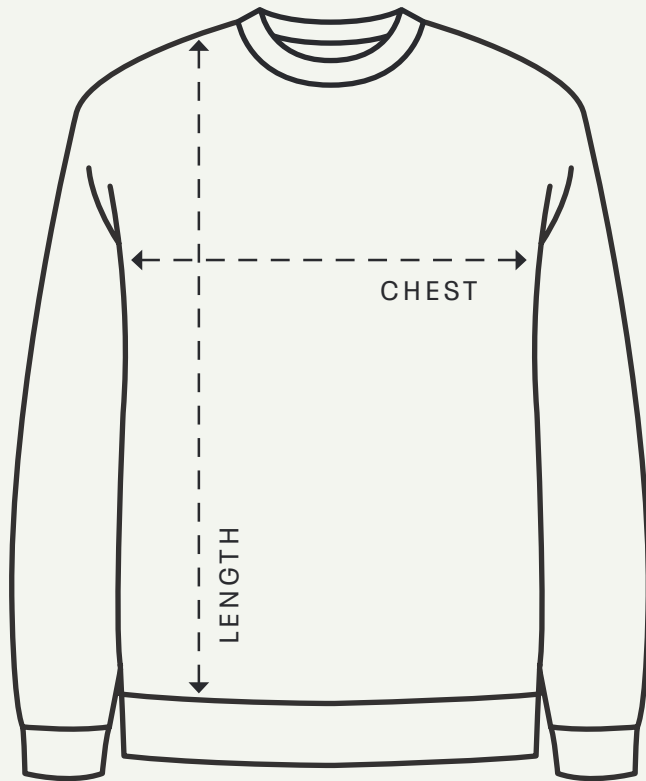

Longsleeve

SIZE (CM)	XXS	XS	S	M	L	XL	XXL	3XL
CHEST	48	49	50	52	54	57	60	
LENGTH	64	65	67	69	71	74	77	