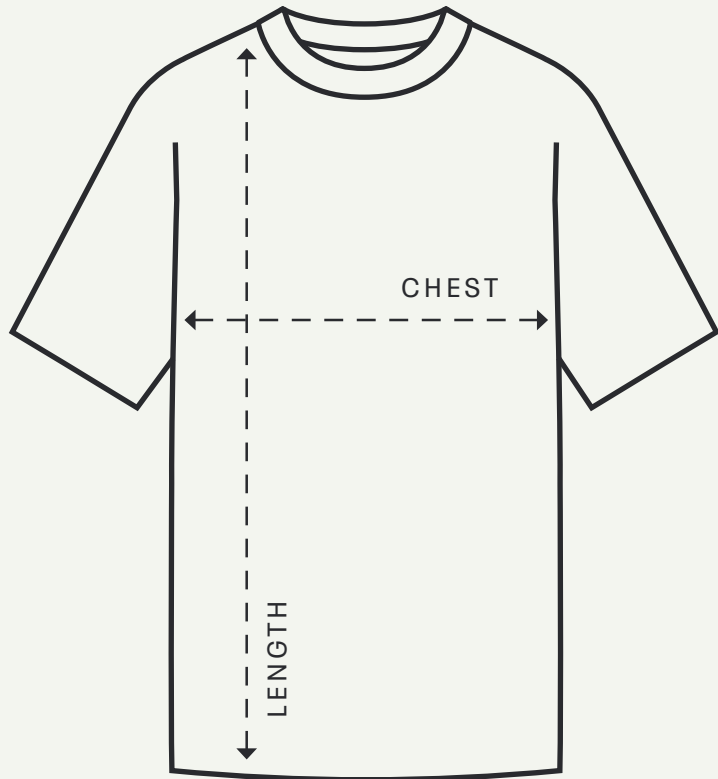

Basic T-shirt

SIZE (CM)	XXS	XS	S	M	L	XL	XXL	3XL
CHEST			52	54	57	60	62	
LENGTH			70	72	74	76	77	