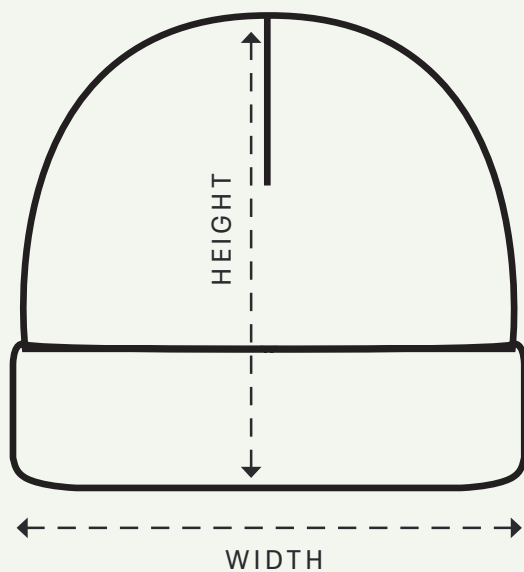

'02 Beanie

MEDIUM FIT

SIZE (CM)	3-6 YEARS	ONE SIZE
HEIGHT	19	21.5
WIDTH	18.5	21