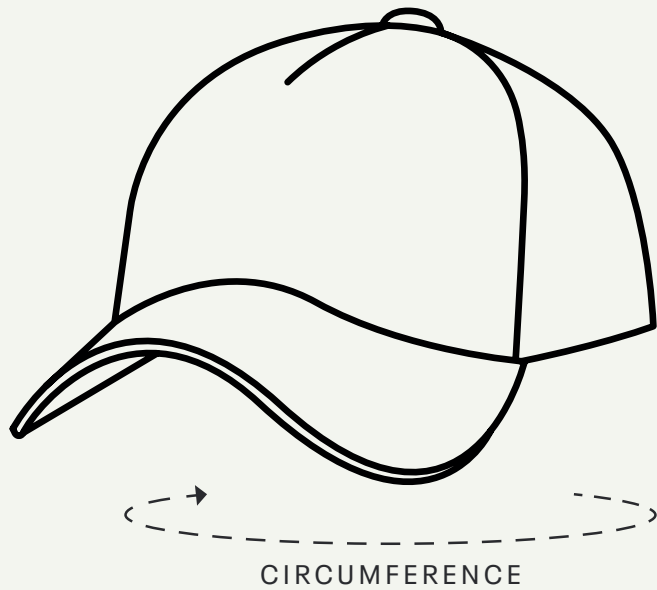

'03 Trucker Cap

HIGH FIT

SIZE (CM)	ONE SIZE
CIRCUMFERENCE	55.5 - 61