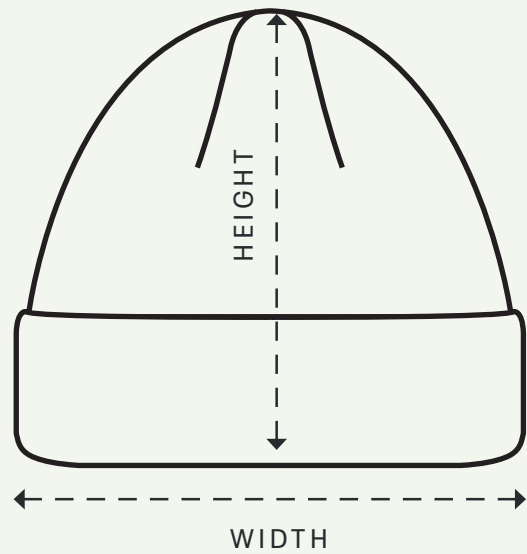

'04 Fishermen Beanie

LOW FIT

SIZE (CM)	TODDLER	ONE SIZE
HEIGHT	16	18.5
WIDTH	18	22