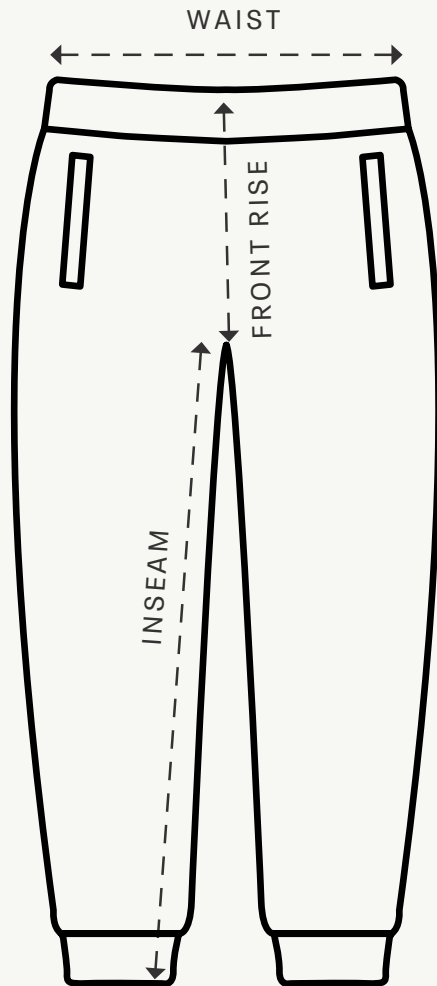

'06 Sweatpants

BASIC FIT

SIZE (CM)	XXS	XS	S	M	L	XL	XXL	3XL
WAIST*			36	38	40	42	44	46
FRONT RISE			30	32	33	34	35	36
INSEAM			74	75	76.5	78.5	80	82

*Elastic Waistband extends up to 10cm