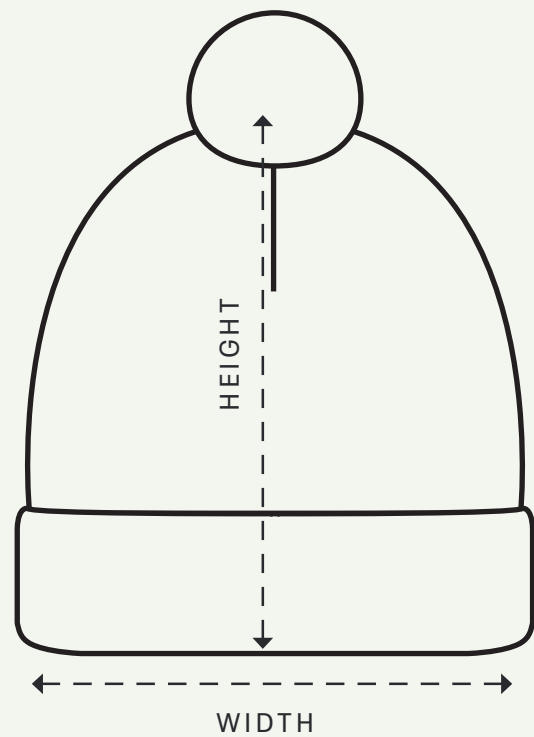

'14 Beanie

HIGH FIT

SIZE (CM)	3-6 YEARS	ONE SIZE
HEIGHT	19	23
WIDTH	19	23