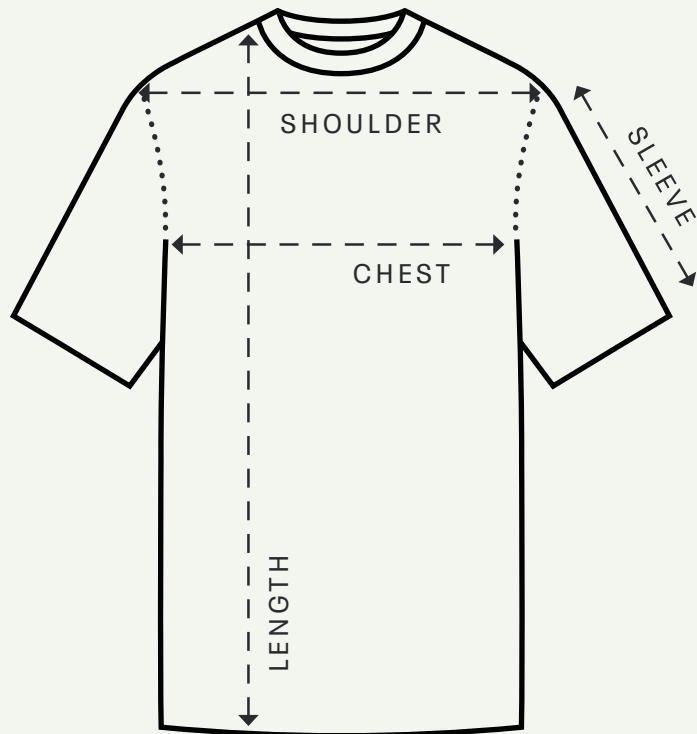

'16 Park T-Shirt KIDS

BASIC FIT

SIZE (CM)	98	104	110	116
AGE	3	4	5	6
CHEST	34	35.5	37	39
LENGTH	42	44	46	48
SHOULDER	31	33	35	37
SLEEVE	12	12.5	13	14