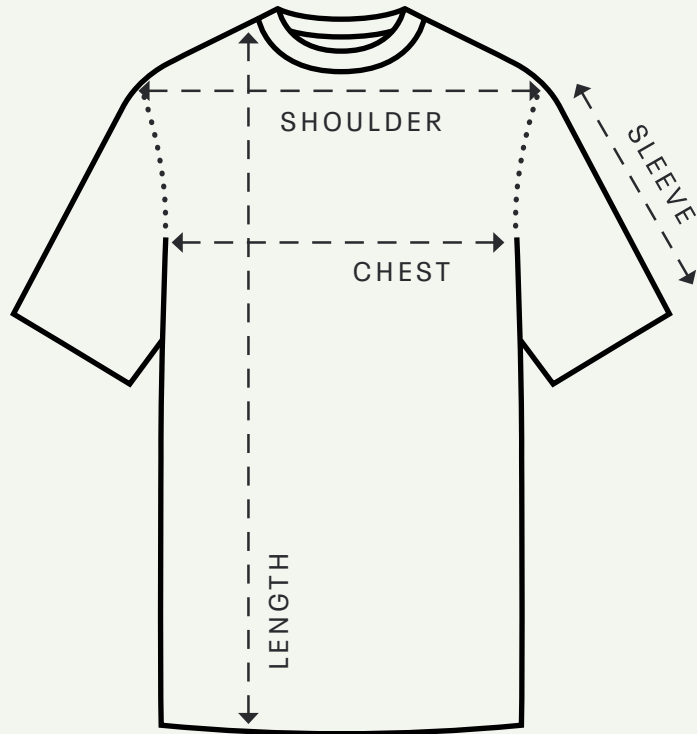

'16 Park T-Shirt

BASIC FIT

SIZE (CM)	XXS	XS	S	M	L	XL	XXL	3XL
CHEST		49.5	52	54	57	60	62	
LENGTH		68	70	72	74	76	77	
SHOULDER		43	44.5	45	48	50	52	
SLEEVE		22	23	23	23.5	24	24	