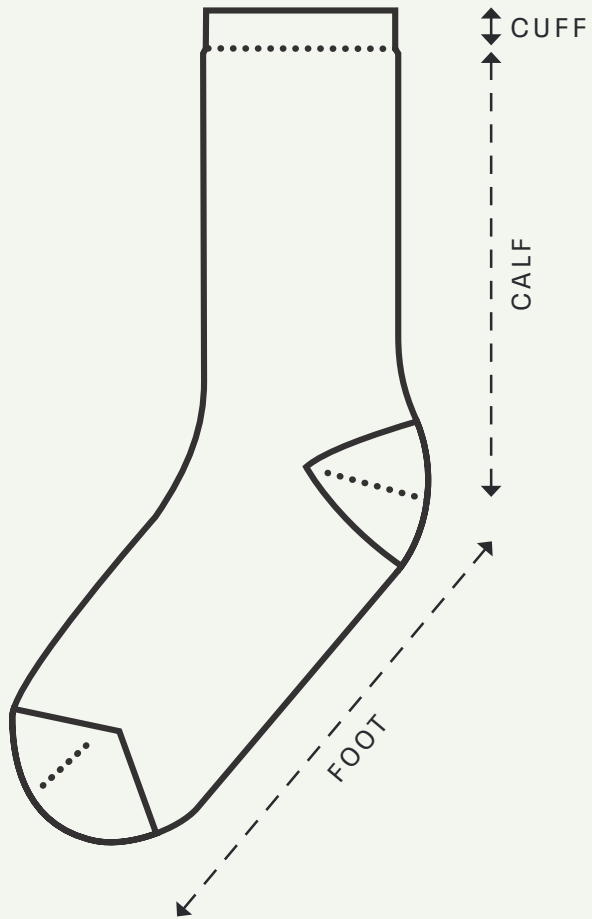

'17 Easy Socks

MEDIUM FIT

SIZE (CM)	TODDLER	S	M/L	XL
SHOE SIZE	23-28	35-40	41-46	>46
CUFF	1	1.5	1.5	1.5
CALF	11	17	20	23
FOOT	11.5	17.5	20.5	23.5