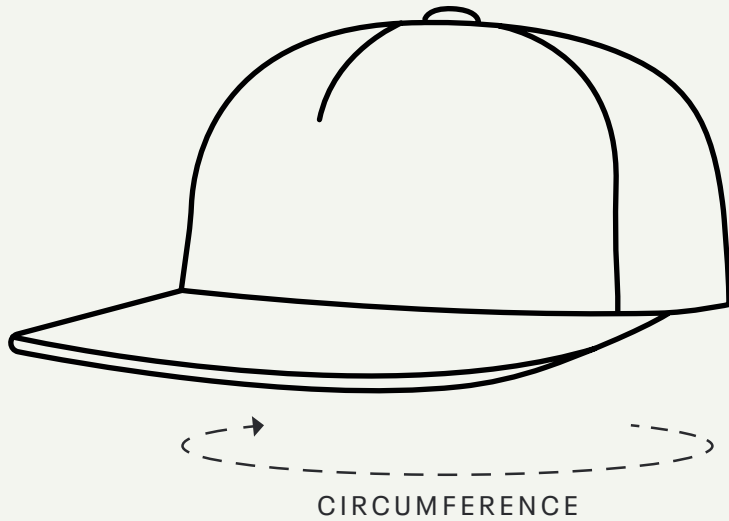

'19 Tour Cap

MEDIUM FIT

SIZE (CM)	ONE SIZE
CIRCUMFERENCE	55.5 - 61