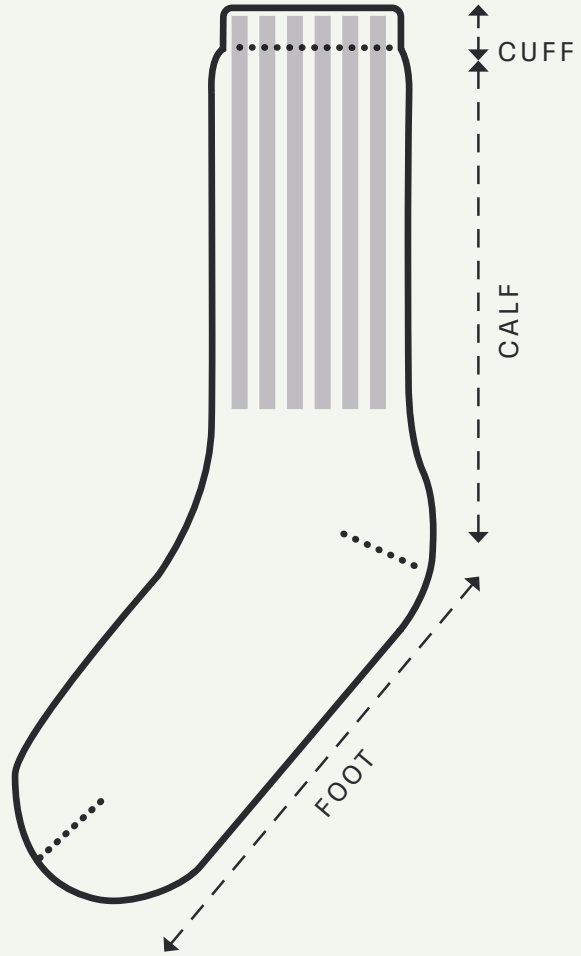

'20 Hike Socks

HIGH FIT

SHOE SIZE	35-40	41-46	>46
CUFF (CM)	2	2	
CALF (CM)	17.5	20	
FOOT (CM)	22	25	