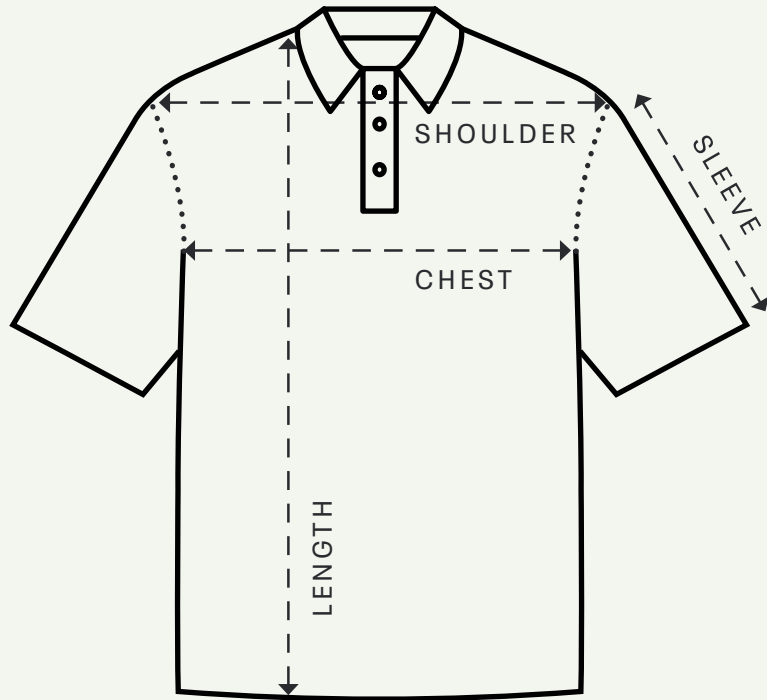

'20 Polo Shirt

BOXY FIT

| SIZE (CM) | XXS | XS | S | M | L | XL | XXL | 3XL |
|-----------|-----|----|----|------|----|------|-----|-----|
| CHEST | | | 53 | 56 | 59 | 62 | 64 | |
| LENGTH | | | 70 | 72 | 73 | 75 | 77 | |
| SHOULDER | | | 46 | 48.5 | 50 | 51.5 | 53 | |
| SLEEVE | | | 22 | 23 | 25 | 27 | 28 | |