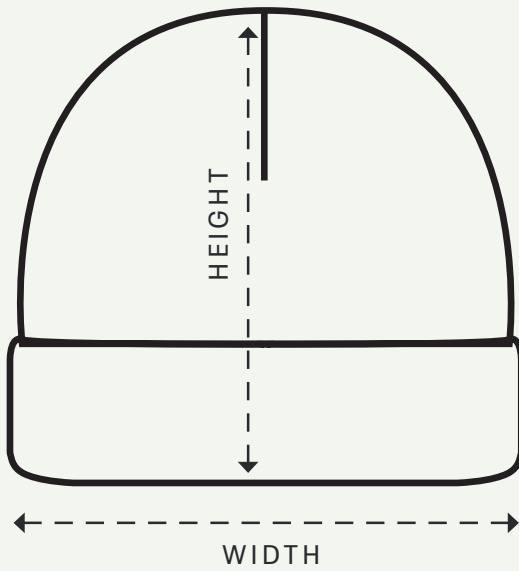

'24 Riffel Beanie

HIGH FIT

SIZE (CM)	ONE SIZE
HEIGHT	22.5
WIDTH	22.5