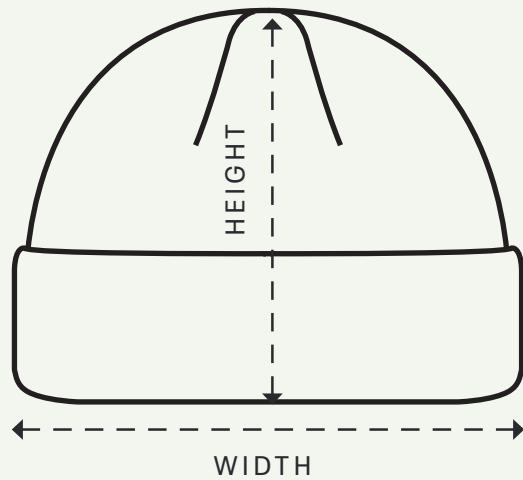

'30 Docker Beanie

LOW FIT

SIZE (CM)	ONE SIZE
HEIGHT	17
WIDTH	21