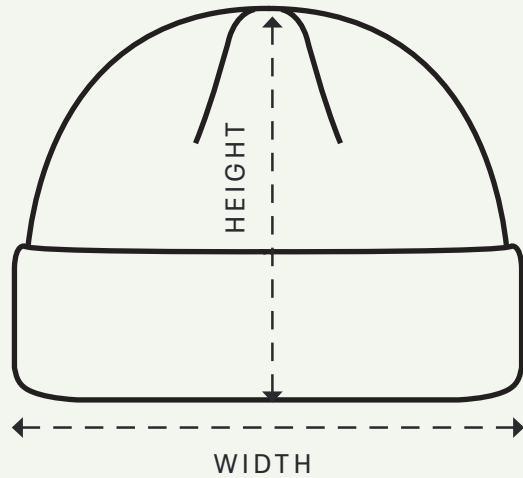

'30 Docker Beanie

LOW FIT

SIZE (CM)	TODDLER	ONE SIZE
HEIGHT		17
WIDTH		21