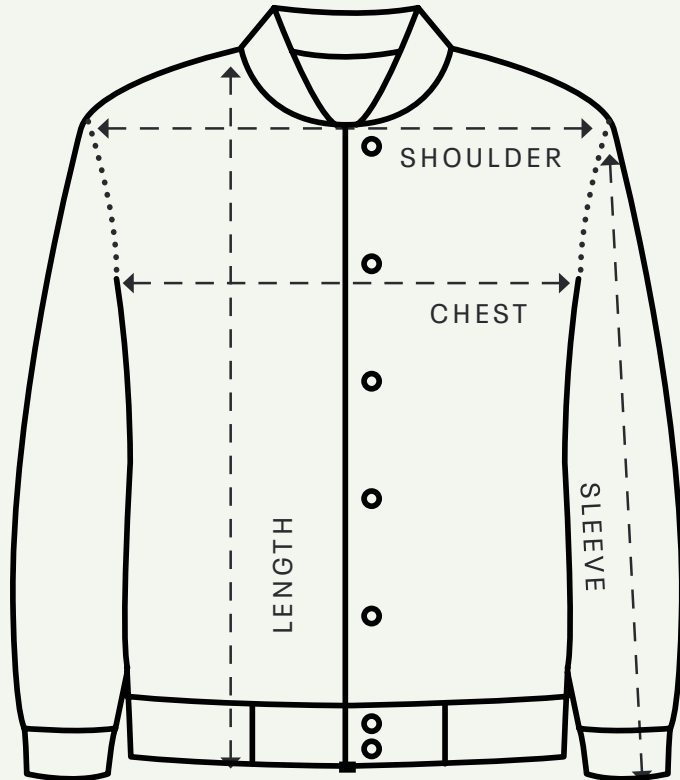

'30 Varsity Jacket

BASIC FIT

SIZE (CM)	XXS	XS	S	M	L	XL	XXL	3XL
CHEST		58	60	62	64	66	68	70
LENGTH		66	69	71	73	75	77	79
SHOULDER		44	48	50	52	54	56	58
SLEEVE		66	67	68	69	70	71	72