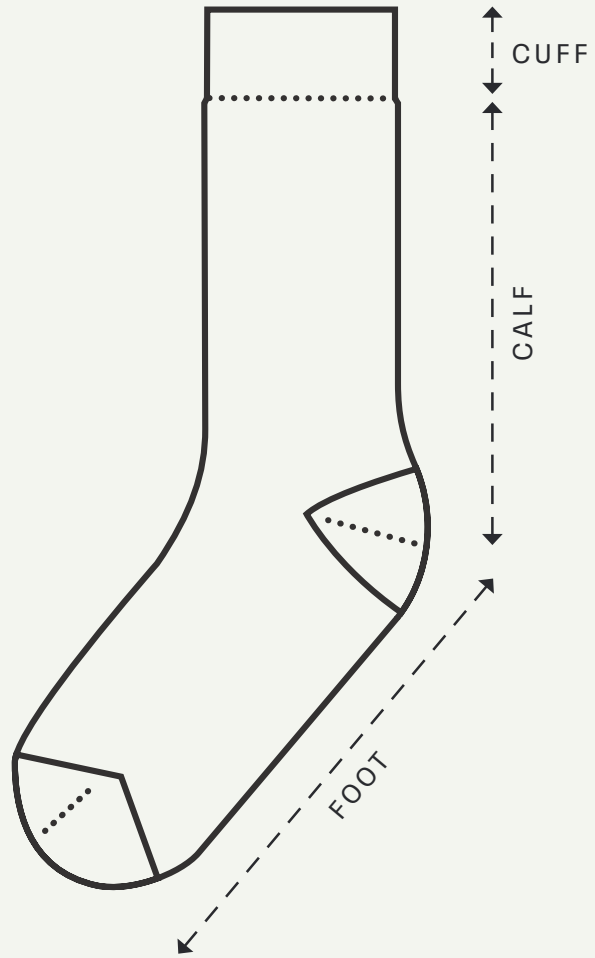

# '54 Office Socks

MEDIUM FIT

SHOE SIZE	23-28	35-40	41-46	>46
CUFF (CM)	2	4	4	4
CALF (CM)	11	17	20	23
FOOT (CM)	11.5	17.5	20.5	23.5