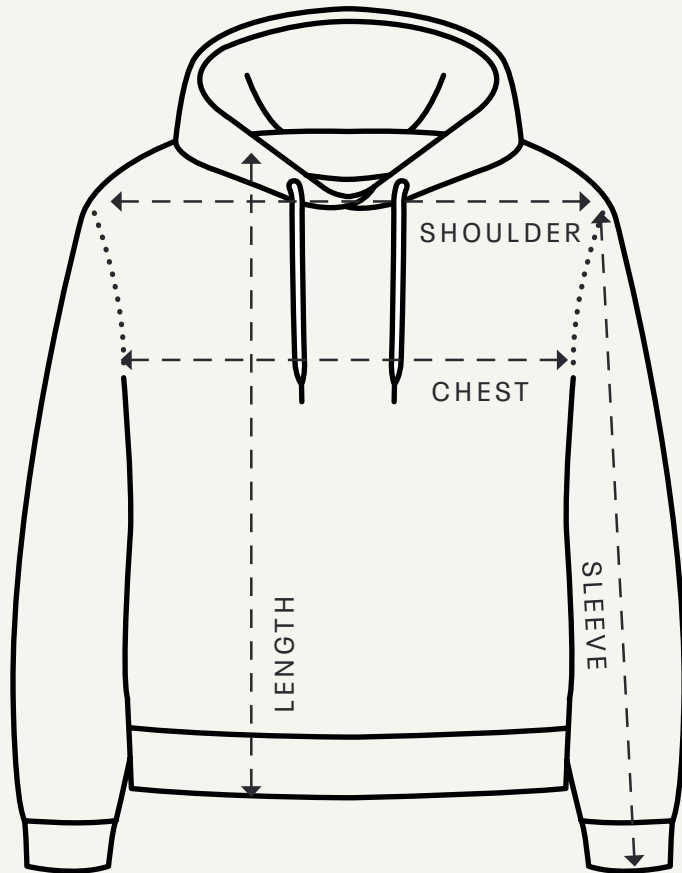

'76 Boxer Hoodie

BOXY FIT

SIZE (CM)	XXS	XS	S	M	L	XL	XXL	3XL
CHEST	54	55	57	59	62	64	66	69
LENGTH	64.5	65.5	66.5	68.5	70.5	73.5	76.5	77.5
SHOULDER	51	52	53	55	56	58	60	62
SLEEVE	61.5	62.5	63.5	65	66	67.5	69.5	71.5