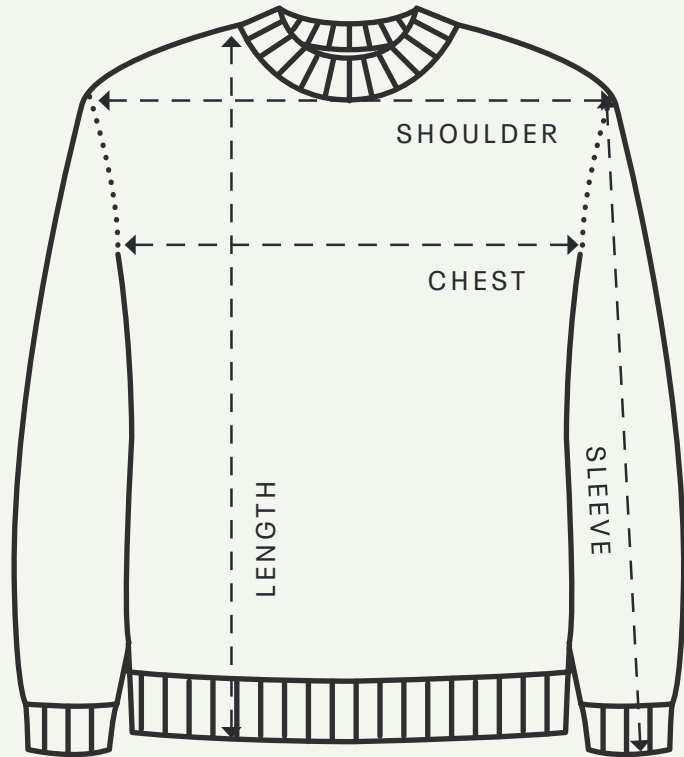

# '81 Knit Sweater

COMFY FIT

SIZE (CM)	XXS	XS	S	M	L	XL	XXL	3XL
CHEST		52	54	57	60	63	65	
LENGTH		65	67	69	70	72	74	
SHOULDER		42	44	46	48.5	50	52	
SLEEVE		61	63	65	67	69	71	