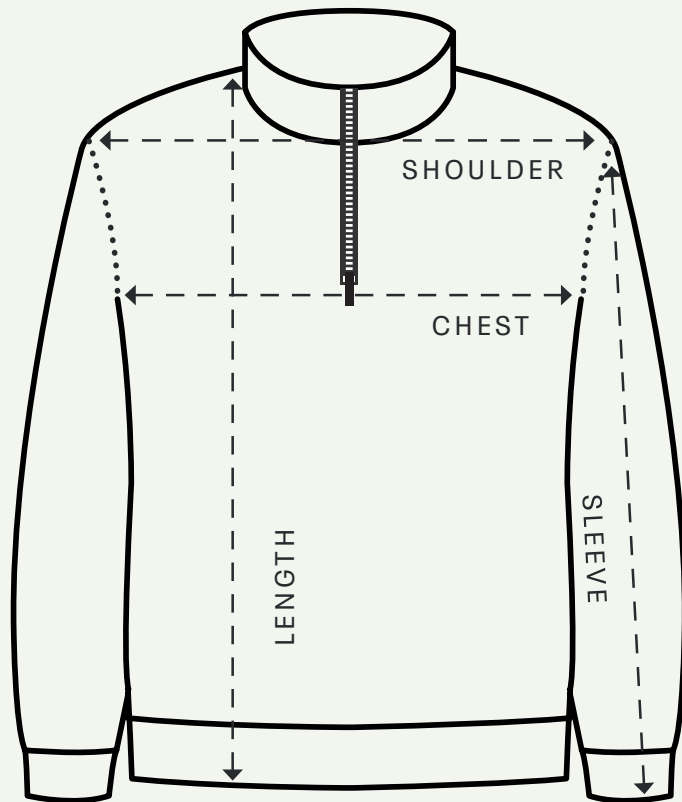

'83 Half Zip

COMFY FIT

SIZE (CM)	XXS	XS	S	M	L	XL	XXL	3XL
CHEST		52	54	56	58	61	64	67
LENGTH		67.5	68.5	70.5	72.5	75.5	78.5	81.5
SHOULDER		48	49.5	51	52.5	54.5	56.5	58.5
SLEEVE		58.5	60	61.5	63	64.5	66	67.5