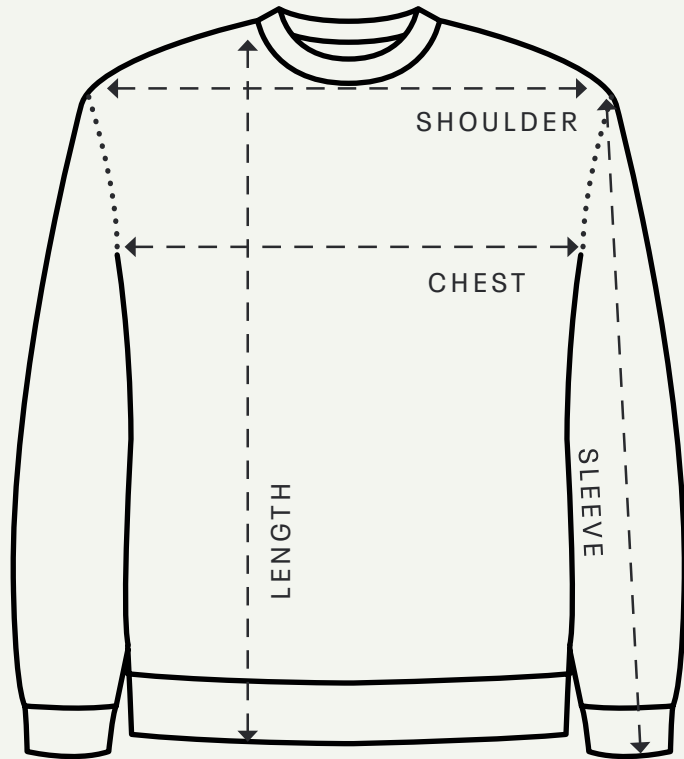

'86 Crew Sweater

COMFY FIT

SIZE (CM)	XXS	XS	S	M	L	XL	XXL	3XL
CHEST		54	57	59	62	64	66	68
LENGTH		68	70	71	73	75	77	79
SHOULDER		46	48	50	53	55	57	59
SLEEVE		60	62	64	66	68	70	73