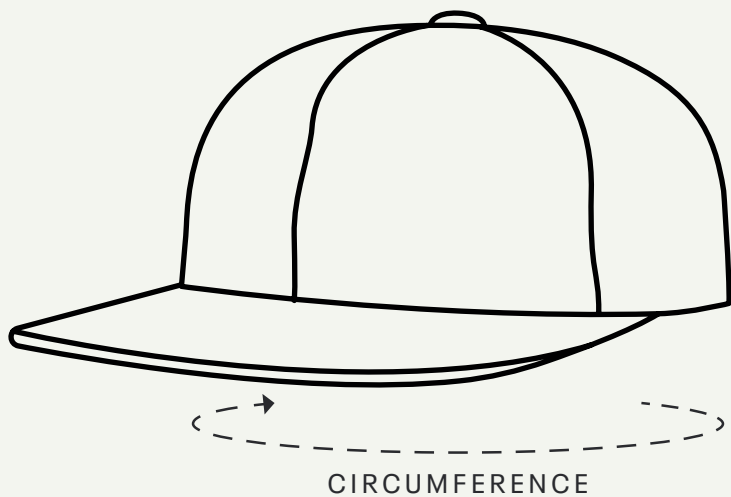

# '86 Skate Cap

LOW FIT

SIZE (CM)	1-3 YEARS	3-6 YEARS	ONE SIZE
CIRCUMFERENCE	48 - 53.5	50.5 - 56	55.5 - 61