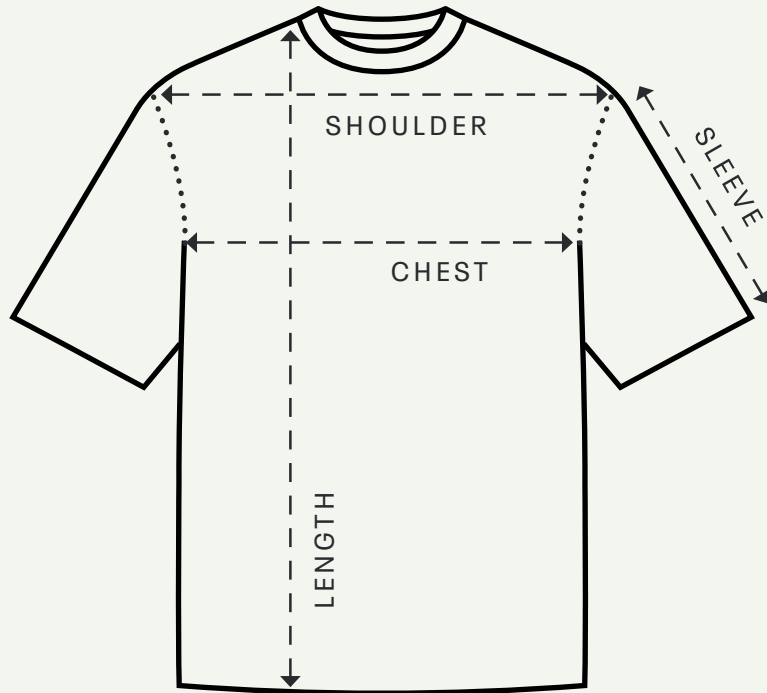

# '89 Band T-Shirt

BOXY FIT

SIZE (CM)	XXS	XS	S	M	L	XL	XXL	3XL
CHEST		54	56	58	60	62	64	
LENGTH		67	69	71	72	73	75	
SHOULDER		48	49	50	51	52	54	
SLEEVE		21	21.5	22	22.5	22.5	23	