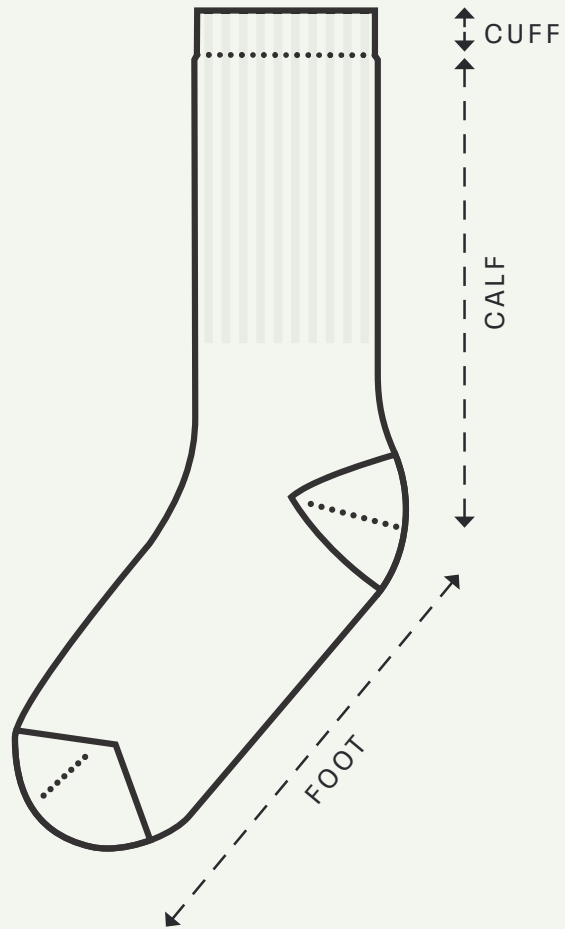

'90 Sport Socks

MEDIUM FIT

SIZE (CM)	TODDLER	S	M/L	XL
SHOE SIZE	23-28	35-40	41-46	>46
CUFF	1.5	2	2	2
CALF	12	19	22.5	25
FOOT	11.5	17.5	20.5	23.5