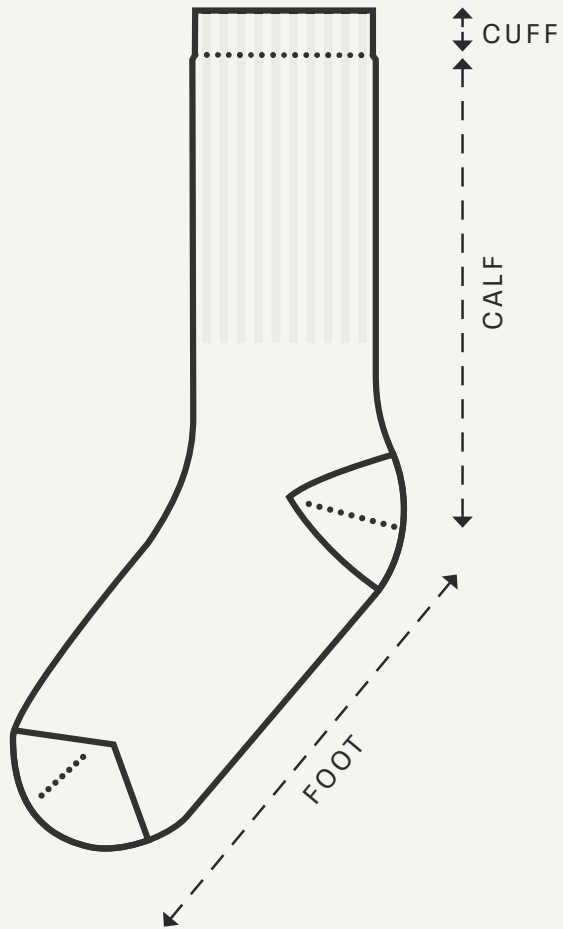

'90 Sport Socks

MEDIUM FIT

SHOE SIZE	23-28	35-40	41-46	>46
CUFF (CM)	1.5	2	2	2
CALF (CM)	12	19	22.5	25
FOOT (CM)	11.5	17.5	20.5	23.5