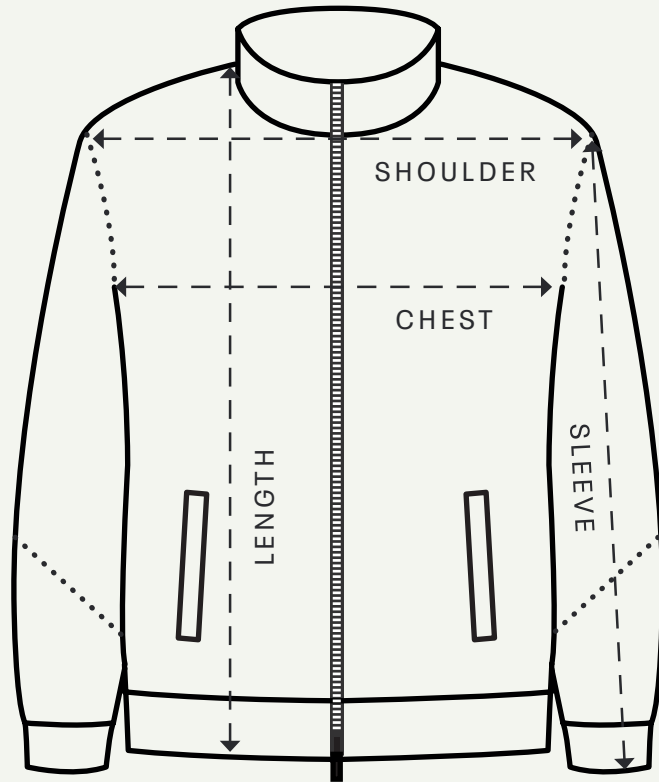

'92 Stadium Jacket

BASIC FIT

SIZE (CM)	XS	S	M	L	XL	XXL	3XL	4XL
CHEST	53	55	58	60	63	65	68	70
LENGTH	65	67	69	72	74	75.5	77	79
SHOULDER	45	47	49	50.5	52.5	53	54.5	56
SLEEVE	60	62.5	64	66	68.5	71.5	73	75