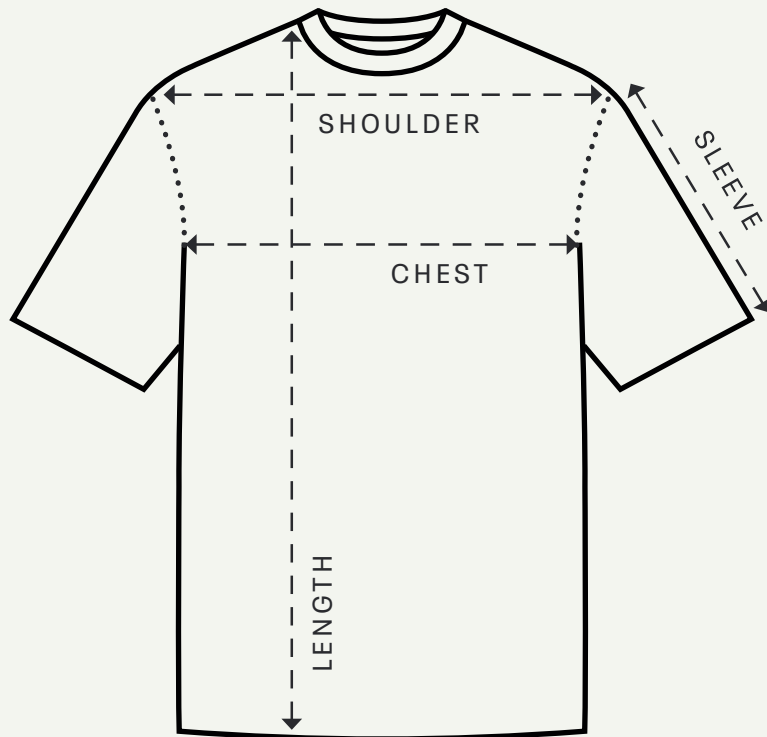

'94 Campus T-Shirt

COMFY FIT

SIZE (CM)	XXS	XS	S	M	L	XL	XXL	3XL
CHEST	50	51	53	55	58	61	63	66
LENGTH	65	68	70	72	74	76	77	80
SHOULDER	43.5	44	46.5	48	50	52	54	56
SLEEVE	21	21.5	22.5	23.5	24.5	25	26	27