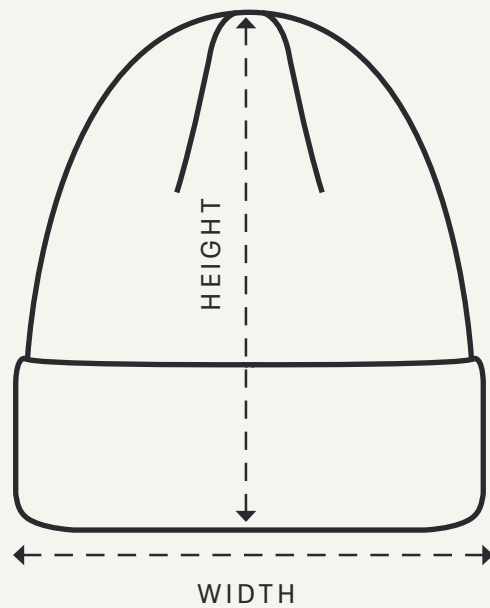

'94 City Beanie

HIGH FIT

SIZE (CM)	3-6 YEARS	ONE SIZE
HEIGHT	20	24
WIDTH	19	23