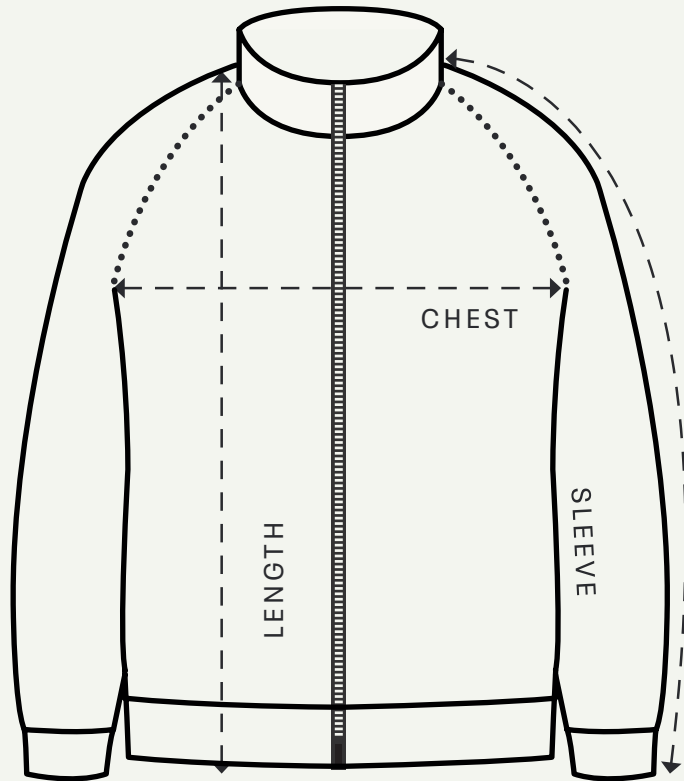

'94 Sport Jacket

BASIC FIT

SIZE (CM)	XXS	XS	S	M	L	XL	XXL	3XL
CHEST		55	57	59	61	63	65	68
LENGTH		67	70	72	74	76	78	80
SLEEVE (RAGLAN)		77	80	82	84	86	88	90