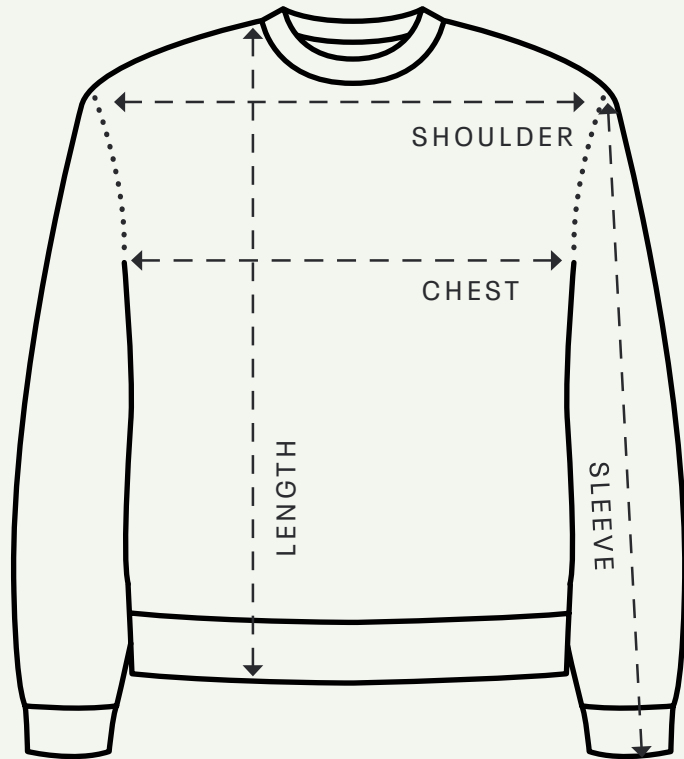

# '96 Box Sweater

BOXY FIT

SIZE (CM)	XXS	XS	S	M	L	XL	XXL	3XL
CHEST		54	56	59	61.5	64	67	70
LENGTH		67	69	71	73	75	76	78
SHOULDER		48	50	51.5	53	55	57	59
SLEEVE		59	61	62	64	66	67	70