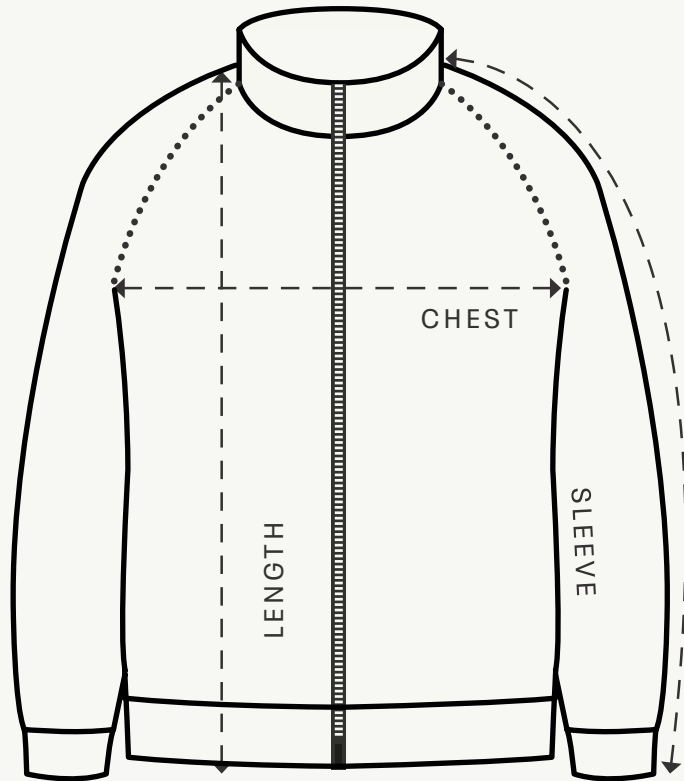

'94 Sport Jacket

BOXY FIT

SIZE (CM)	XXS	XS	S	M	L	XL	XXL	3XL
CHEST		55	57	59	61	63	65	68
LENGTH		67	70	72	74	76	78	80
SLEEVE (RAGLAN)		77	80	82	84	86	88	90